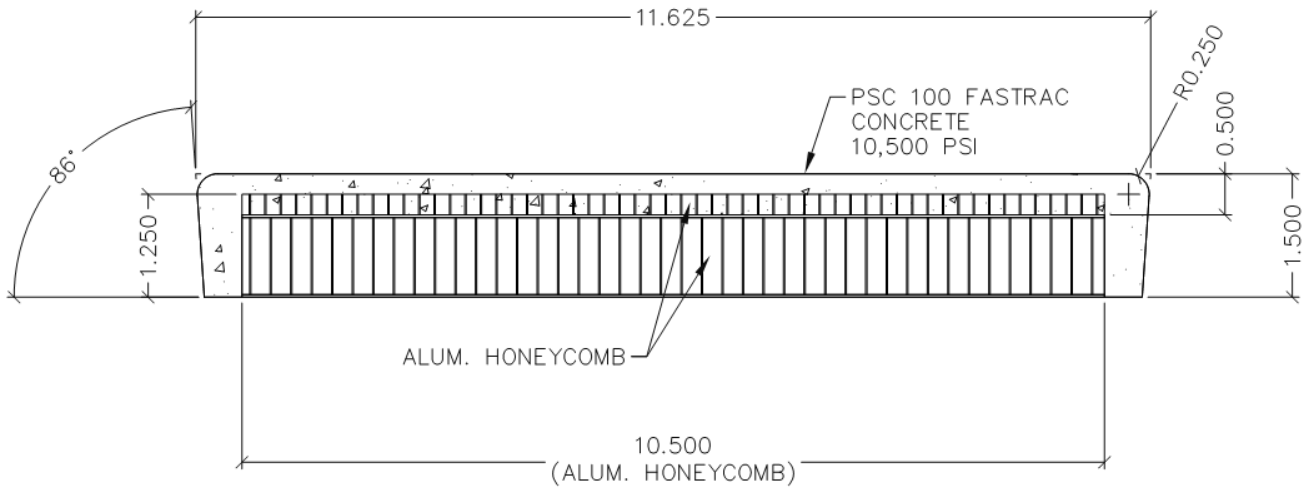

PRECAST TREAD PROFILE

48 INCH WIDE PRECAST TREAD IS APPROX. 32 LBS.